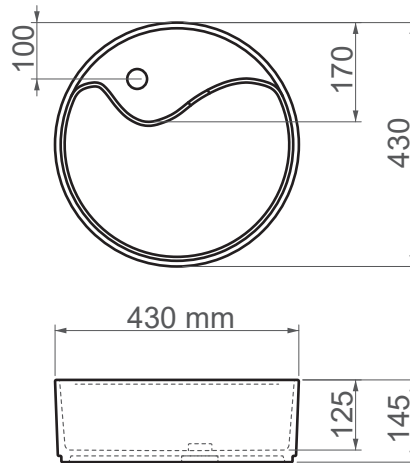

## FFC 43 cm Ceramic Washbasin / Countertop Basin

<b>SERIES</b>	DEEP
<b>CODE</b>	316643
<b>Box Size</b>	450mm x 460mm x 160mm
<b>Volume</b>	0,033 m3
<b>Weight</b>	10,60 kg (+- %5)
<b>Pallet</b>	22 Pieces for pallet
<b>Montage Detail</b>	Countertop Basin
<b>Material</b>	FFC
<b>Color</b>	Bright White

ESVİT LAPINO reserves the right to change technical specifications without notice.  
All dimensions are subject to standard tolerances.  
For installation, please verify dimensions against the actual product.